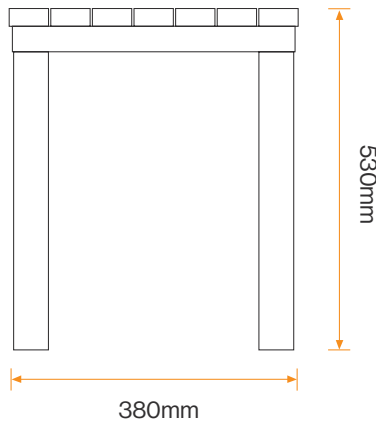

Enfield Stool BX14 4526/ST

Standard Unit Dimensions:

Length: 400mm
Width: 380mm
Height: 530mm

Framework Colours/Finishes:

The colours shown are a guide only.
Please check a colour chart to see the actual colour.

Diagram

Standard Unit Dimensions:

Length: 400mm
Width: 380mm
Height: 530mm

Framework Colours/Finishes:

Galvanised Only Finish	RAL 9005 Jet Black	RAL 9016 Traffic White
BS 4800 00 A 05 Goose Grey	BS 4800 18 B 25 Admiral Grey	RAL 7016 Anthracite Grey
BS 4800 14 C 39 Holly Green	RAL 6005 Green	RAL 5015 Sky Blue
RAL 5013 Colbalt Blue	BS 4800 20 C 40 Duchess Blue	RAL 1023 Traffic Yellow
RAL 3020 Traffic Red		