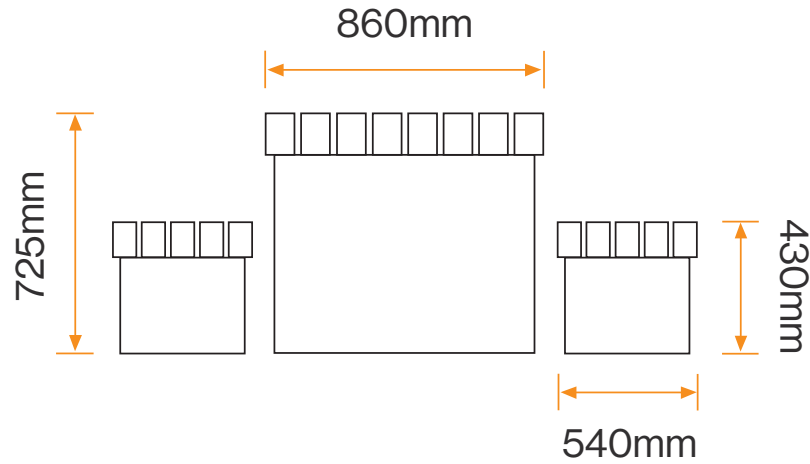

Tiptree Picnic Unit BX14 4041

Standard Unit Dimensions:

Length: 2500mm
Width (Table): 860mm
Width (Bench): 540mm
Height (Table): 725mm
Height (Bench): 430mm

Framework Colours/Finishes:

Galvanised Only Finish	RAL 9006 White Aluminium	RAL 7016 Anthracite Grey
BS 4800 10 A 07 Nimbus Grey	RAL 3020 Traffic Red	RAL 9005 Jet Black
BS 4800 14 C 39 Holly Green	RAL 1023 Traffic Yellow	BS 4800 00 A 05 Goose Grey
RAL 5015 Mid Blue	RAL 5013 Dark Blue	RAL 9016 Traffic White

Diagram

Standard Unit Dimensions:

Length: 2500mm
 Width (Table): 860mm
 Width (Bench): 540mm
 Height (Table): 725mm
 Height (Bench): 430mm

Framework Colours/Finishes:

Galvanised Only Finish	RAL 9006 White Aluminium	RAL 7016 Anthracite Grey
BS 4800 10 A 07 Nimbus Grey	RAL 3020 Traffic Red	RAL 9005 Jet Black
BS 4800 14 C 39 Holly Green	RAL 1023 Traffic Yellow	BS 4800 00 A 05 Goose Grey
RAL 5015 Mid Blue	RAL 5013 Dark Blue	RAL 9016 Traffic White