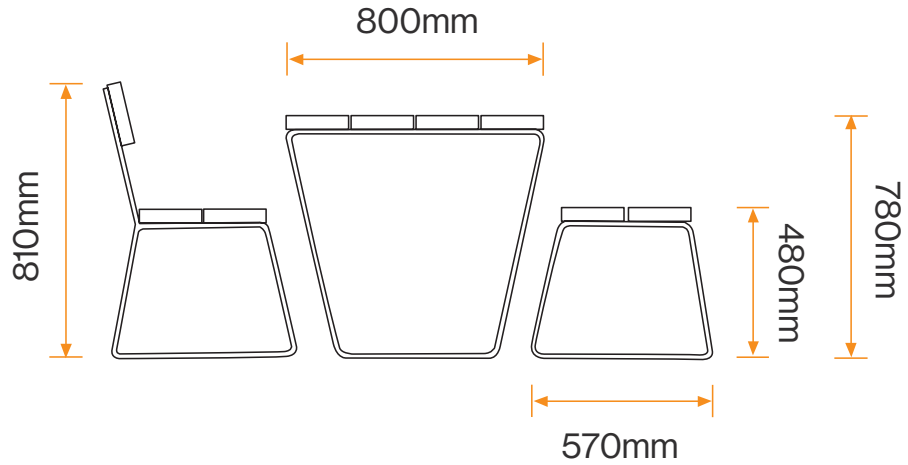

Caerphilly Picnic Bench BX14 4280

Diagram

Installation

Surface Mounted
Baseplate

Root/Submerged
Fixing