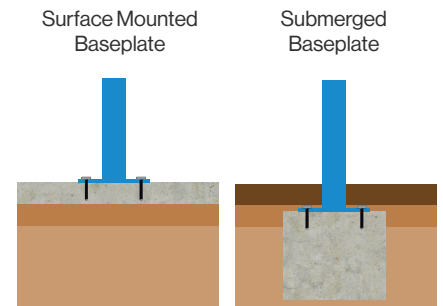

Installation

Standard Unit Dimensions:

Length:
2040mm, 3040mm & 4040mm

Width:
1040mm, 1540mm & 2040mm

Height:
2270mm

Colours/Finishes:

Galvanised Only	White Aluminium	Anthracite Grey
Nimbus Grey	Traffic Red	Jet Black
Holly Green	Traffic Yellow	Goose Grey
Mid Blue	Dark Blue	Traffic White

The colours shown are a guide only.
Please check a colour chart to see the actual colour.

Broxap Limited, Rowhurst Industrial Estate, Chesterton, Newcastle-under-Lyme, Staffordshire, ST5 6BD T: 01782 564411 E: info@broxap.com W: www.broxap.com