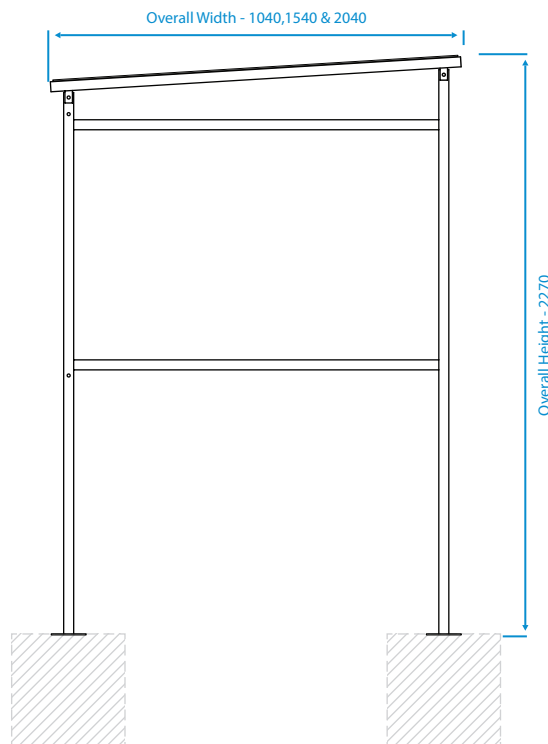

Fire Resistance

Cladding is fire tested to '1Y' for BS 476

Guarantees, Warranties, Design-Life and Life-Expectancies

- 25 year structural guarantee*
- 34 year (min) life expectancy for Hot Dip Galvanizing
- 8-10 year life expectancy on standard powder coatings
- 10-15 year life expectancy on Duplex (Zinc Coated) powder coatings
- 10 years' manufacturers guarantees* on cladding material(s)
- 10 years' warranty* on material (only)
- 12 months' warranty* on parts & labour

*Maintenance and other qualifying criteria apply

Options

- Submerged fixing
- Lighting
- Polyester powder coated to a standard colour
- Alternative PET finishes
- A: 2040mm x 1040mm Height: 2300mm
- B: 3040mm x 1540mm Height: 2300mm
- C: 3040mm x 2040mm Height: 2300mm
- D: 4040mm x 2040mm Height: 2300mm

Diagram