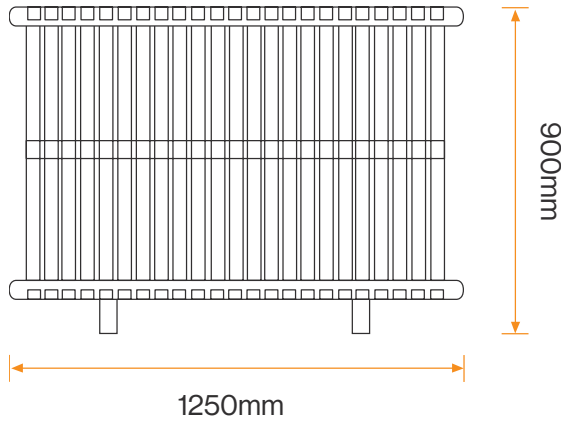

Bedford Planter BX14 4049

Standard Unit Dimensions:

Length: 1250mm
Width: 1250mm
Height: 900mm

Planter Colours/Finishes:

RAL 9006
Light Aluminium

The colours shown are a guide only.
Please check a colour chart to see the
actual colour.

Product Information

The Bedford Planter is a large capacity all-steel planter with galvanized steel liner. Supplied in RAL 9006 Light Aluminium.

Features

- Galvanized to BS EN ISO 1461:2009
- Coated in RAL 9006 Light Aluminium
- Free standing

Bedford Planter
BX14 4049

Diagram

Installation

Free Standing
Planter

Standard Unit Dimensions:

Length: 1250mm
Width: 1250mm
Height: 900mm

**Planter
Colours/Finishes:**

RAL 9006
Light Aluminium